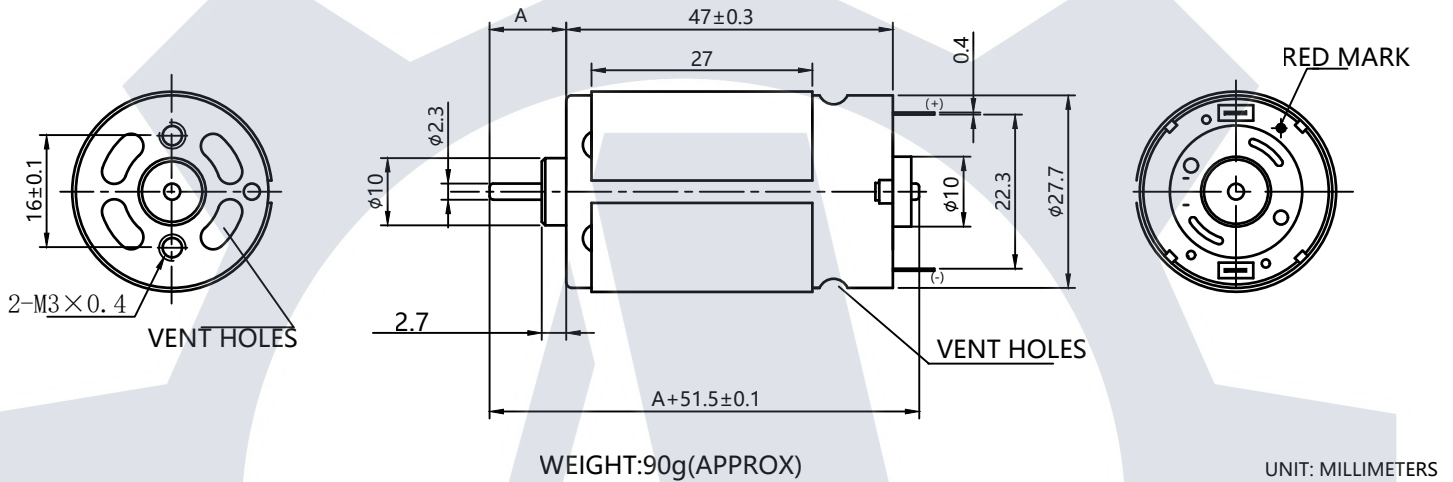

FARS-390

(voltage, current, torque, etc free customization)

典型应用 Typical Applications:		轴长 Shaft Length A(mm)
电动按摩器、吸尘器、汽车天线	Massager, Vacuum cleaner, Car antenna	Customizable

外形尺寸 DIMENSION

微型直流有刷电机性能曲线图

Micro brush DC electric motor performance curve

微型有刷直流电机性能参数表 Micro brush DC electric motor data table

型号 Model	电压 Voltage		空载 No Load		额定负载 RATED LOAD					堵转 Stall			
	适用范围 Operating range	额定 Rated	转速 Speed	电流 Current	转速 Speed	电流 Current	扭矩 Torque	输出功率 Output	效率 Efficiency	扭矩 Torque	电流 Current		
	VDC		RPM	A	RPM	A	mN.m	gf.cm	W	%	mN.m	gf.cm	A
FARS-390SH-20156	6.0-14.0	12	5000	0.08	4243	0.33	6.07	61.9	2.70	68.1	42.16	430	2.22
FARS-390SH-2975	6.0-14.0	12	12000	0.29	10165	0.73	5.75	58.6	6.12	69.8	80.39	820	8.9