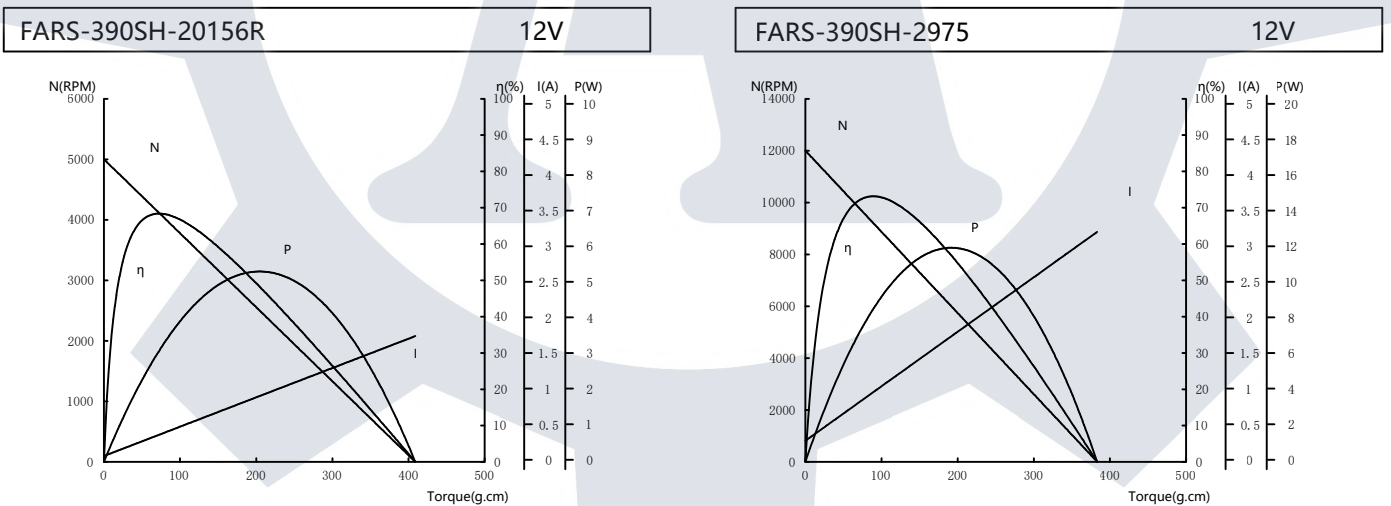

FARS-390

(voltage, current, torque, etc free customization)

典型应用 Typical Applications:		轴长 Shaft Length A(mm)
电动按摩器、吸尘器、汽车天线	Massager, Vacuum cleaner, Car antenna	Customizable

外形尺寸 DIMENSION

微型直流有刷电机性能曲线图

Micro brush DC electric motor performance curve

微型有刷直流电机性能参数表 Micro brush DC electric motor data table

型号 Model	电压 Voltage		空载 No Load		额定负载 RATED LOAD					堵转 Stall			
	适用范围 Operating range	额定 Rated	转速 Speed	电流 Current	转速 Speed	电流 Current	扭矩 Torque	输出功率 Output	效率 Efficiency	扭矩 Torque	电流 Current		
	VDC		RPM	A	RPM	A	mN.m	gf.cm	W	%	mN.m	gf.cm	A
FARS-390SH-20156	6.0-14.0	12	5000	0.08	4243	0.33	6.07	61.9	2.70	68.1	42.16	430	2.22
FARS-390SH-2975	6.0-14.0	12	12000	0.29	10165	0.73	5.75	58.6	6.12	69.8	80.39	820	8.9